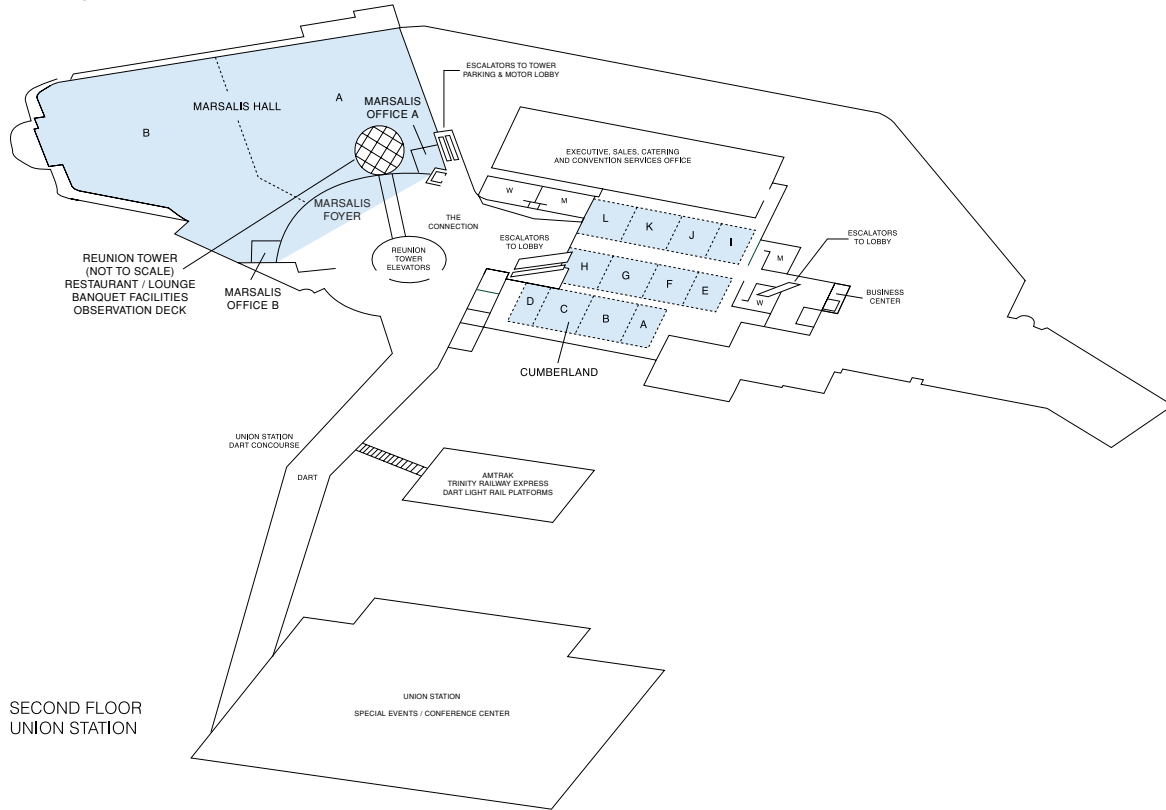

Hyatt Regency Dallas

DIRECTIONS

From DFW (23 miles): Take the Int'l Pkwy South to 183 East and merge onto 35E South. Exit Commerce / Reunion Blvd. Turn left on Reunion. Turn left at second traffic signal into hotel entrance

LOBBY LEVEL

ATRIUM LEVEL

Hyatt Regency Dallas

ROOM DIMENSIONS & CAPACITIES

EXHIBITION LEVEL

SECOND FLOOR UNION STATION

THIRD FLOOR