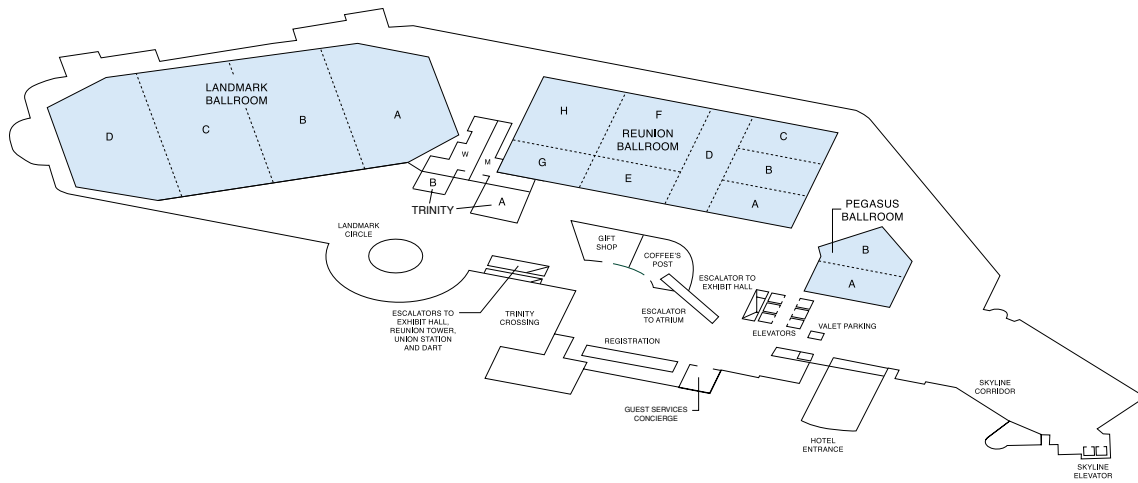

Hyatt Regency Dallas

DIRECTIONS

From DFW (23 miles): Take the Int'l Pkwy South to 183 East and merge onto 35E South. Exit Commerce / Reunion Blvd. Turn left on Reunion. Turn left at second traffic signal into hotel entrance

LOBBY LEVEL

ATRIUM LEVEL

Hyatt Regency Dallas

ROOM DIMENSIONS & CAPACITIES

EXHIBITION LEVEL

SECOND FLOOR UNION STATION

THIRD FLOOR