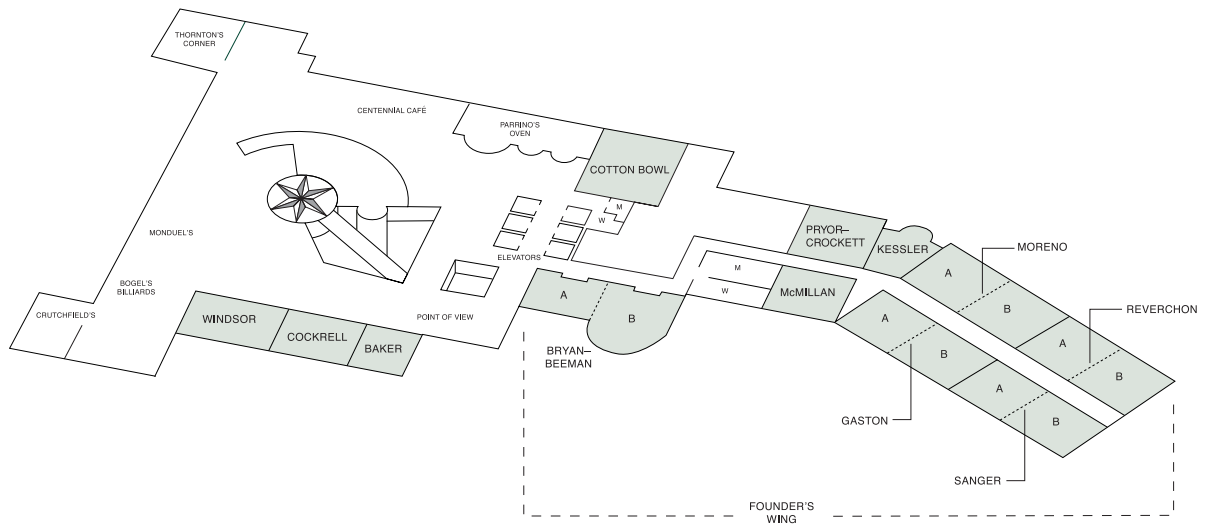

Hyatt Regency Dallas

DIRECTIONS

From DFW (23 miles): Take the Int'l Pkwy South to 183 East and merge onto 35E South. Exit Reunion Blvd. / Commerce Street East (#428E). Turn right on Houston. Turn right on Reunion Blvd. Turn left at Hyatt Regency Drive.

LOBBY LEVEL

ATRIUM LEVEL

Hyatt Regency Dallas

ROOM DIMENSIONS & CAPACITIES

EXHIBITION LEVEL

SECOND FLOOR UNION STATION

THIRD FLOOR