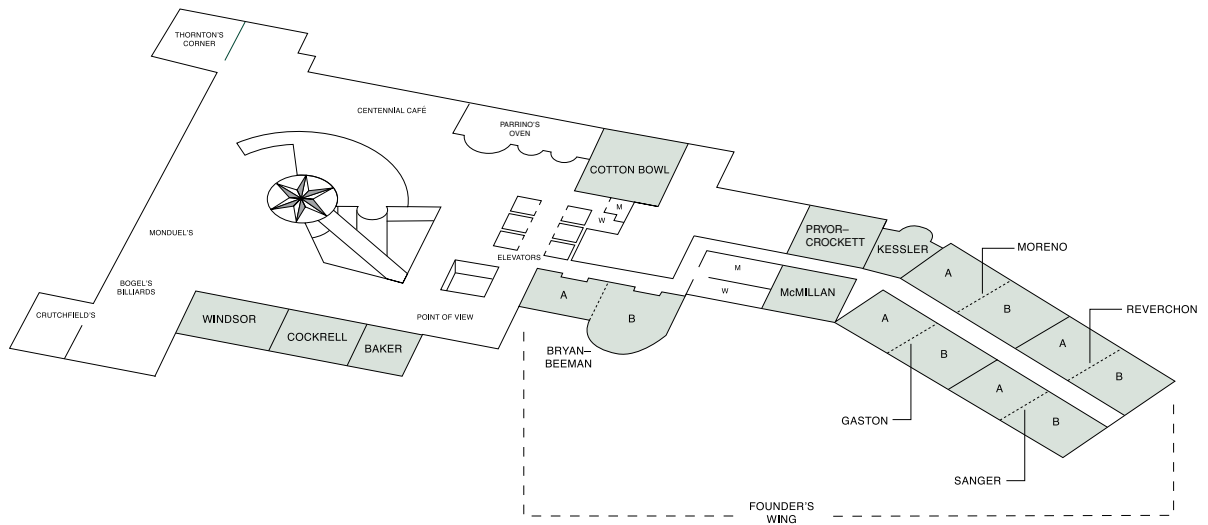

Hyatt Regency Dallas

DIRECTIONS

From DFW (23 miles): Take the Int'l Pkwy South to 183 East and merge onto 35E South. Exit Commerce / Reunion Blvd. Turn left on Reunion. Turn left at second traffic signal into hotel entrance

LOBBY LEVEL

ATRIUM LEVEL

Hyatt Regency Dallas

ROOM DIMENSIONS & CAPACITIES

EXHIBITION LEVEL

SECOND FLOOR UNION STATION

THIRD FLOOR