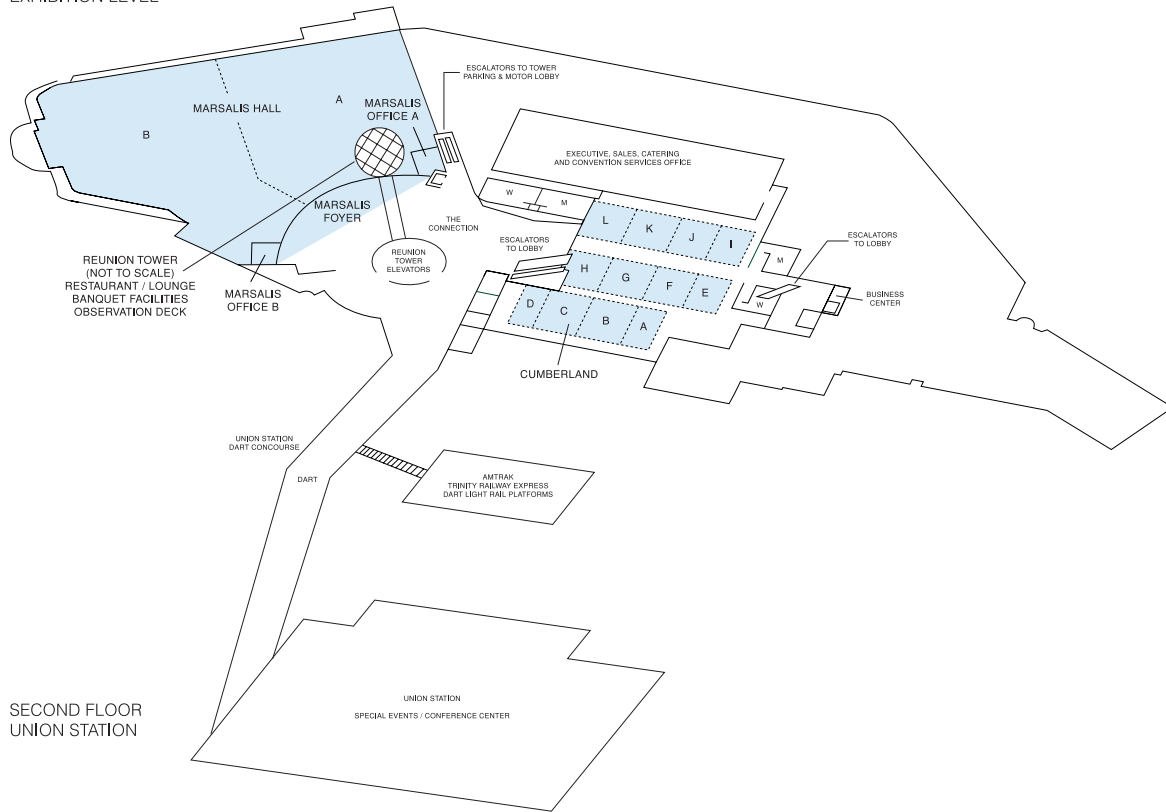

Hyatt Regency Dallas

DIRECTIONS

From DFW (23 miles): Take the Int'l Pkwy South to 183 East and merge onto 35E South. Exit Reunion Blvd. / Commerce Street East (#428E). Turn right on Houston. Turn right on Reunion Blvd. Turn left at Hyatt Regency Drive.

LOBBY LEVEL

ATRIUM LEVEL

Hyatt Regency Dallas

ROOM DIMENSIONS & CAPACITIES

EXHIBITION LEVEL

SECOND FLOOR UNION STATION

THIRD FLOOR