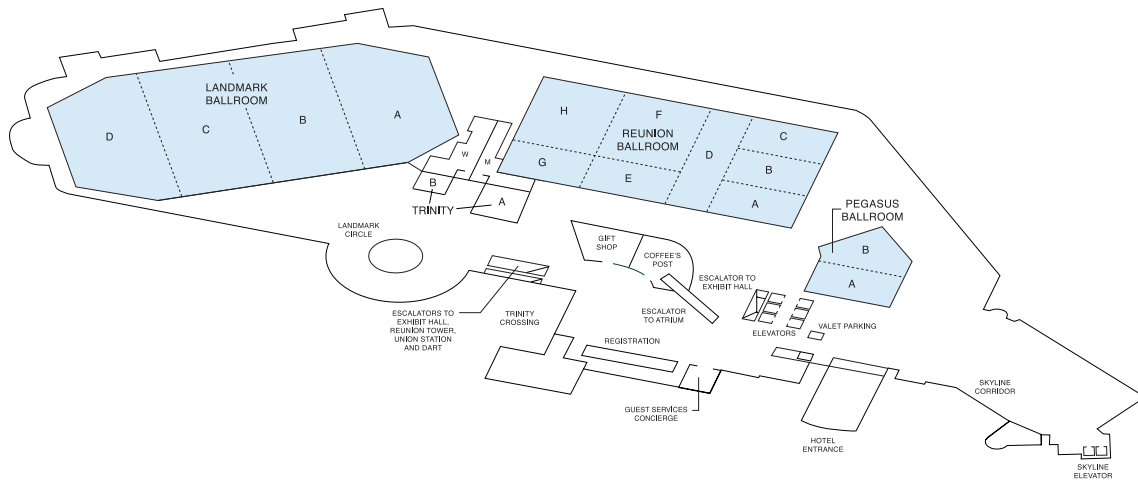

Hyatt Regency Dallas

DIRECTIONS

From DFW (23 miles): Take the Int'l Pkwy South to 183 East and merge onto 35E South. Exit Reunion Blvd. / Commerce Street East (#428E). Turn right on Houston. Turn right on Reunion Blvd. Turn left at Hyatt Regency Drive.

LOBBY LEVEL

ATRIUM LEVEL

Hyatt Regency Dallas

ROOM DIMENSIONS & CAPACITIES

EXHIBITION LEVEL

SECOND FLOOR UNION STATION

THIRD FLOOR